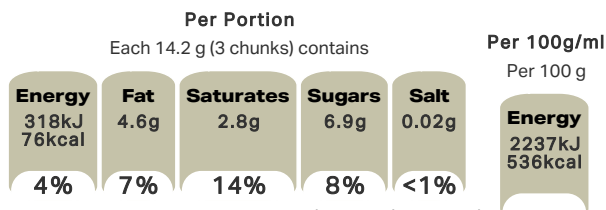

Components

Ingredients

Sugar

Cocoa Mass

Skimmed **Milk** Powder

Cocoa Butter

Milk Fat

Emulsifier (**Soya** Lecithins)

Natural Vanilla Flavouring

Milk Solids 14 % minimum

Cocoa Solids: 38 % minimum

Allergy Text

May contain Nuts.

Nutrition

	Per 100 g	Per 3 chunks (14.2 g)	*Reference Intakes
Energy	2237 kJ	318 kJ	8400 kJ /
	536 kcal	76 kcal	2000 kcal
Fat	33 g	4.6 g	70 g
of which Saturates	20 g	2.8 g	20 g
Carbohydrate	51 g	7.2 g	260 g
of which Sugars	49 g	6.9 g	90 g
Fibre	5.3 g	0.8 g	-
Protein	7.3 g	1.0 g	50 g
Salt	0.11 g	0.02 g	6 g

*% reference intake of an average adult (8400 kJ / 2000 kcal)

Calculated Nutrition

	per 100g	Per 3 chunks (14.2 g)
Energy (kJ)	2237	318
Energy (kcal)	536	76
Fat (g)	33	4.6
of which saturates (g)	20	2.8
Carbohydrate (g)	51	7.2
of which sugars (g)	49	6.9
Fibre (g)	5.3	0.8
Protein (g)	7.3	1
Salt (g)	0.11	0.02

Front of Pack Nutrition

% reference intake of an average adult (8400 kJ / 2000 kcal)

Nutrition Other Text

% reference intake of an average adult (8400 kJ / 2000 kcal)

Reference Intake Statement

Reference Intake Statement - % reference intake of an average adult (8400 kJ / 2000 kcal)